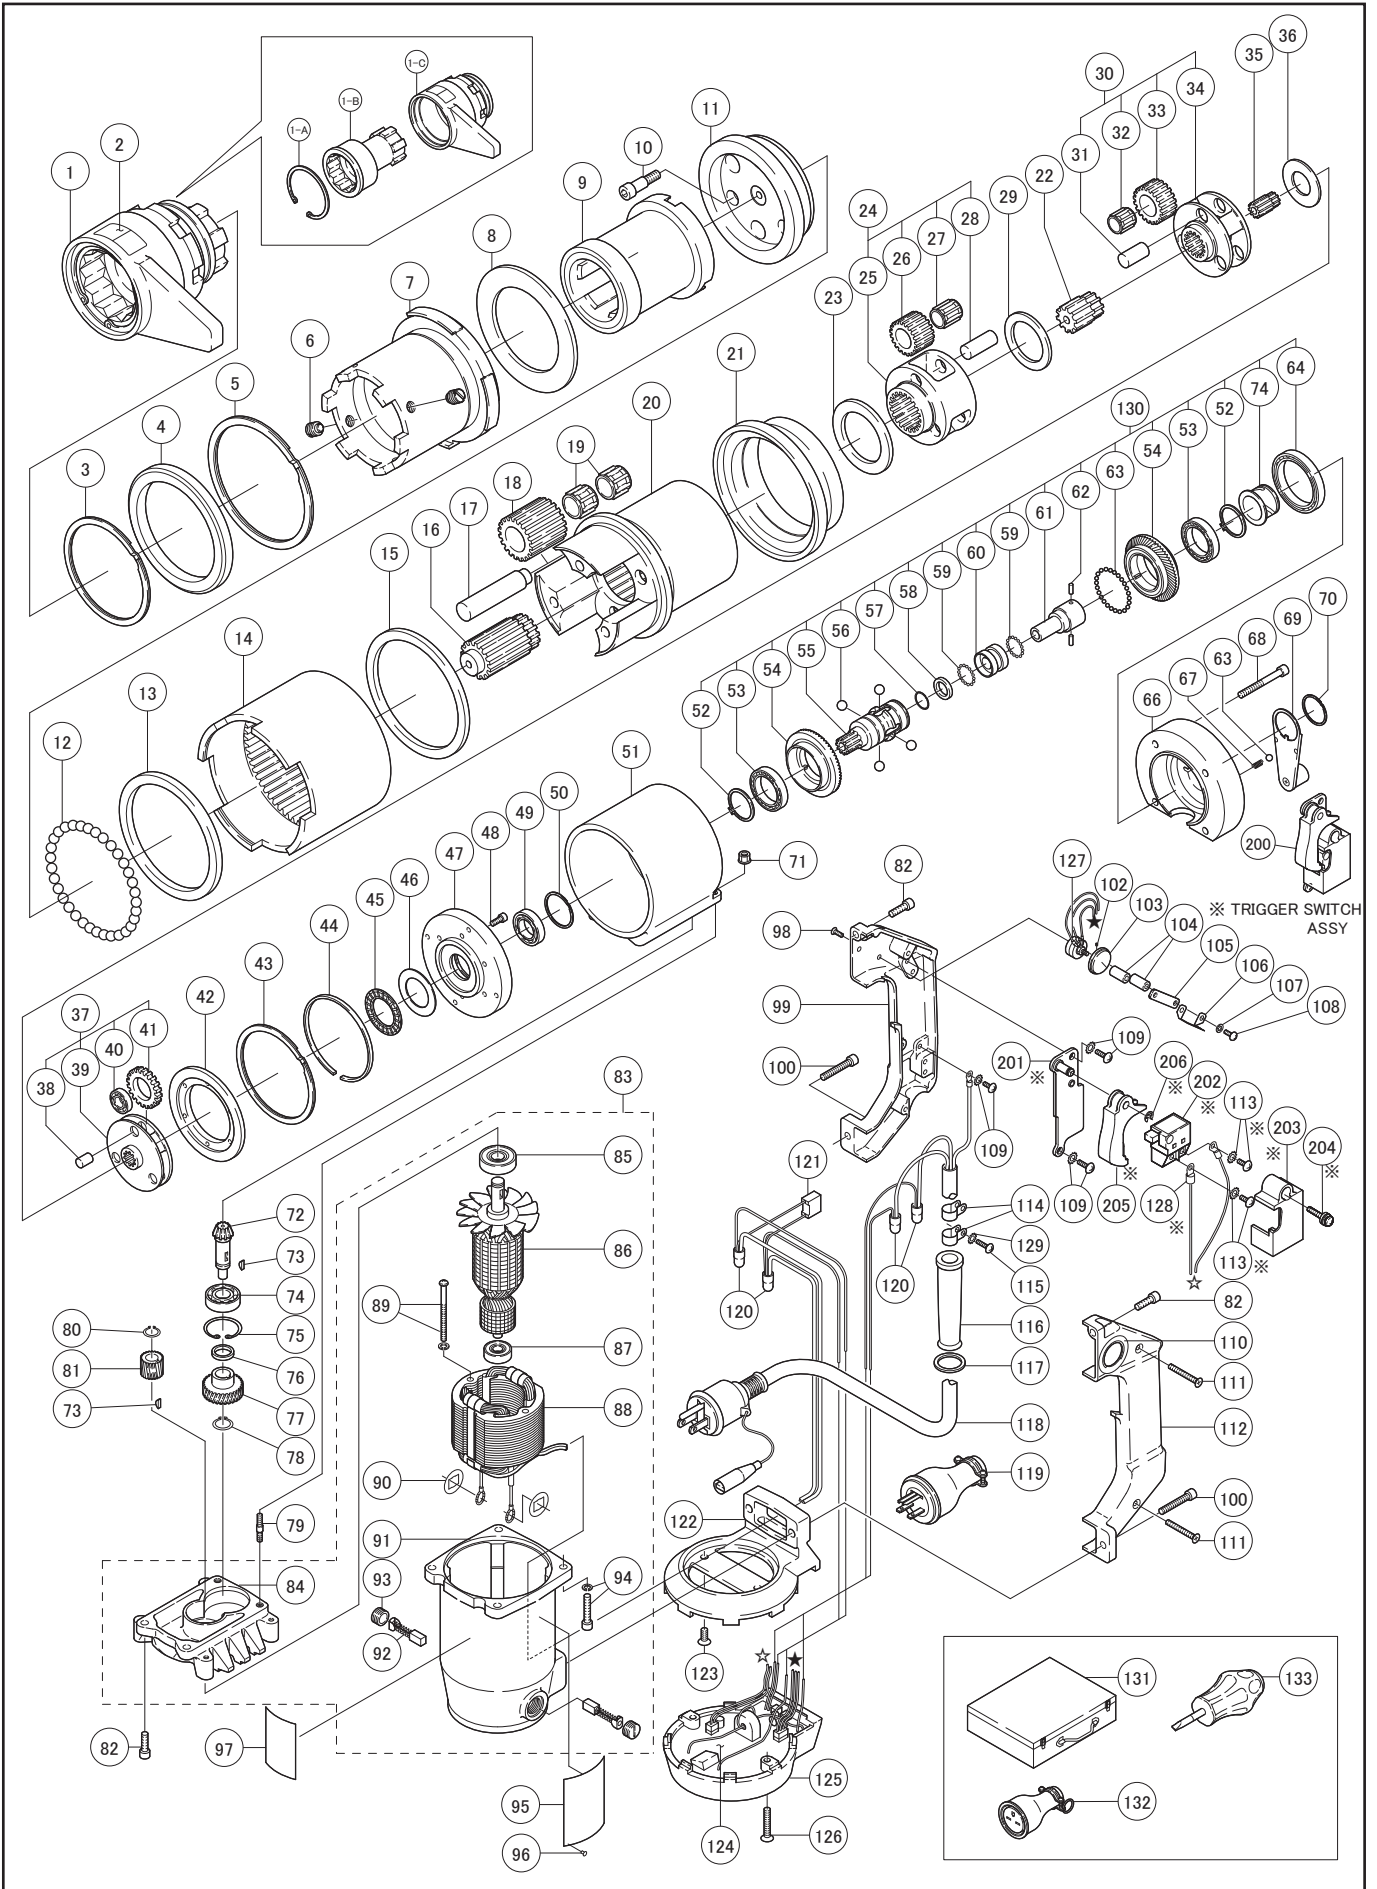

Part No.	Tone Code	Description	Qty	Part No.	Tone Code	Description	Qty
2	Y69300	BAR SKT WARNING LABEL	1	71	E673	E-NUT M5	2
3	Y40399	SPIROLOX FRS-88	1	72	E173	PINION BEVEL GEAR	1
4	Y74407	SPIRO STOPPER	1	73	E959	WOODRUFF KEY A-3X10	2
5	Y40435	SPIROLOX FRR-110	1	74	EB6001	METAL SLEEVE 6001	1
6	E617	SET SCREW	2	75	Y40110	RETAINING RING C-TYPE DIA 28	1
7	Y65065	OUTER SOCKET HOLDER	1	76	Y30580	BUSH 12X18X3	1
8	Y65082	BUSH 76X109.5X4	1	77	E976	MOTOR GEAR	1
9	Y65045	INNER SOCKET HOLDER ASSY	1	78	EGM658	RETAINING RING C-TYPE DIA 12	1
10	Y65114	HSH REAMER BOLT	3	79	E666	STUD BOLT	2
11	Y65055	4TH SPIDER ASS'Y	1	80	Y40010	RETAINING RING C-TYPE DIA 10	1
12	E128	STEEL BALL 5/16"	40	81	E969	MOTOR PINION	1
13	Y65050	BUSH 96X109.8X7	1	82	Y44090	HSH BOLT M5X16	4
14	Y65060	INTERNAL GEAR	1	83A	E913011	MOTOR ASS'Y 115V	1
15	Y65083	BUSH 97X112X5	1	83B	E913022	MOTOR ASS'Y 220V	1
16	Y65100	4TH PINION GEAR	1	84A	E9781	METAL SLEEVE BRACKET ASS'Y 115V	1
17	Y65056	4TH GEAR PIN	3	84B	E9782	METAL SLEEVE BRACKET ASS'Y 220V	1
18	Y65070	4TH IDLE GEAR	3	85	EB6200ZZ	METAL SLEEVE 6200ZZ	1
19	Y43251	NEEDLE CAGE IKO KT162220	6	86A	9115AR	ARMATURE 115V	1
20	Y65057	GEAR CASE	1	86B	E98122	ARMATURE 220V	1
21	Y65093	FRONT HOUSING	1	87	EB608ZZ	METAL SLEEVE 608ZZ	1
22	Y65080	3RD PINION GEAR	1	88A	9115ST	STATOR 115V	1
23	Y42895	OUTER RING WASHER GS4565	1	88B	E98622	STATOR 220V	1
25	Y65103	3RD CAGE	1	89	WILL ADVISE	CRPH SCREW M5X55 W/H WASHER	2
26	Y65105	3RD IDLE GEAR	3	90	Y55230	INSULATING WASHER	2
27	Y43225	NEEDLE CAGE KT121820	3	91A	E9921	STATOR SPIDER ASS'Y 115V	1
28	Y65106	3RD GEAR PIN	3	91B	E9922	STATOR SPIDER ASS'Y 220V	1
29	Y42890	OUTER RING WASHER GS3552	1	92	E995	CARBON BRUSH	2
31	Y30205	2ND GEAR PIN	3	93	E996	BRUSH CAP	2
32	E131	NEEDLE CAGE KT131816	3	94	IW20	HSH BOLTM5X25 W/H WASHER	4
33	E140	2ND IDLE GEAR	3	95A	Y74470	RATING PLATE 115V	1
34	Y65090	CAGE	1	95B	Y74475	RATING PLATE 220V	1
35	E144	3RD PINION GEAR	1	96	Y46075	RIVET 0X4.8MM	4
36	E145	BUSH 21.5X60X2	1	97	Y08580	WARNING LABEL	1
37	E146	1ST IDLE GEAR ASS'Y	1	98	Y44707	CRFH SCREW M3X8	2
38	Y31135	1ST GEAR PIN	3	99	Y74285	GRIP	1
39	E148	1ST CAGE	1	100	Y44120	HSH BOLT M5X30	2
40	EB699	METAL SLEEVE 699	3	102	Y46133	CAVITY HSH SET SCREW M2.6X3	2
41	E149	1ST IDLE GEAR	3	103	Y74305	DIAL	1
42	E153	FRICTION DISK	1	95	Y74200	SUPPORT SFA-315 M3X15	2
43	Y40461	SPIROLOX RR-325	1	105	Y74295	SET BOARD	1
44	Y30400	SPIRO WASHER	1	106	Y74300	SET SPRING	1
45	E155	METAL SLEEVE NTB2542	1	107	Y44307	SPRING WASHER M3	2
46	E156	THRUST WASHER AS2542	1	108	Y44811	CRPH SCREW M3X8	3
47	Y74410	FLANGE	1	109	Y44855	CRPH SCREW M4X6 W/H WASHER	5
48	Y44010	HSH BOLT M4X10	6	110A	Y74419	GRADUATION LBF.FT	1
49	EB6903	METAL SLEEVE 6903	1	110B	Y74417	GRADUATION N.M	1
50	E670	SPIROLOX FRR-30	1	111	Y44740	CRFH SCREW M4X30	2
51	Y74420	HOUSING	1	112	Y74290	GRIP COVER	1
52	Y40080	RETAINING RING C-TYPE DIA 25	2	114	Y28920	CORD CLAMP	2
53	EB6805	METAL SLEEVE 6805	2	115	Y44860	CRPH SCREW M4X14	2
54	Y74240	BEVEL GEAR	2	116	E9122	CORD ARMOUR	1
55	Y74405	1ST PINION GEAR	1	117	E9123	CORD ARMOUR WASHER	1
56	E928	STEEL BALL 1/4"	4	118A	Y74357	CORD ASS'Y 115V	1
57	Y40510	SPIROLOX RSN-50	1	118B	Y74359	CORD ASS'Y 220V	1
58	Y74230	BUSH 12.7X18.5X3.05	1	119	E6127	PLUG 220V	1
59	Y42010	STEEL BALL 1/8"	30	120	Y28340	INSULATED CONNECTOR 2-SD	4
60	Y74225	CHANGE SPOOL	1	121	E6121	CONDENSER PAB 104	1
61	Y74220	SPOOL GUIDE	1	123	Y44801	CRFH SCREW M5X12	2
62	Y74293	GUIDE PIN	2	124A	Y74321	CONTROL BOX ASS'Y 115V	1
63	E323	STEEL BALL 3/16" (23PCS+1PCS)	24	124B	Y74324	CONTROL BOX ASS'Y 220V	1
64	Y74265	CHANGE DRUM	1	126	Y44795	CRFH SCREW M5X30	2
65	Y42324	METAL SLEEVE 6808	1	127	Y65897	VOLUME ASS'Y RV16YN LONG	1
66	Y74413	HOUSING COVER	1	128	Y30910	INSULATED TERMINAL TMEV2-4	1
67	Y74307	SPRING	1	129	Y44330	TEETH WASHER M4	2
68	Y44081	HSH BOLT M5X45	4	131	MCSTC21	METAL CASE	1
69A	Y74270	CHANGE LEVER BASE PLATE	1	132	E6130	CONNECTOR 220V	1
69B	Y74275	CHANGE LEVER KNOB	1	133	PSDM2	SCREW DRIVER	1
69C	Y44790	CRFH SCREW M4X8	1	200	RK-TS03	TRIGGER SWITCH KIT	1
70	Y40346	SPIROLOX FRS-25	1