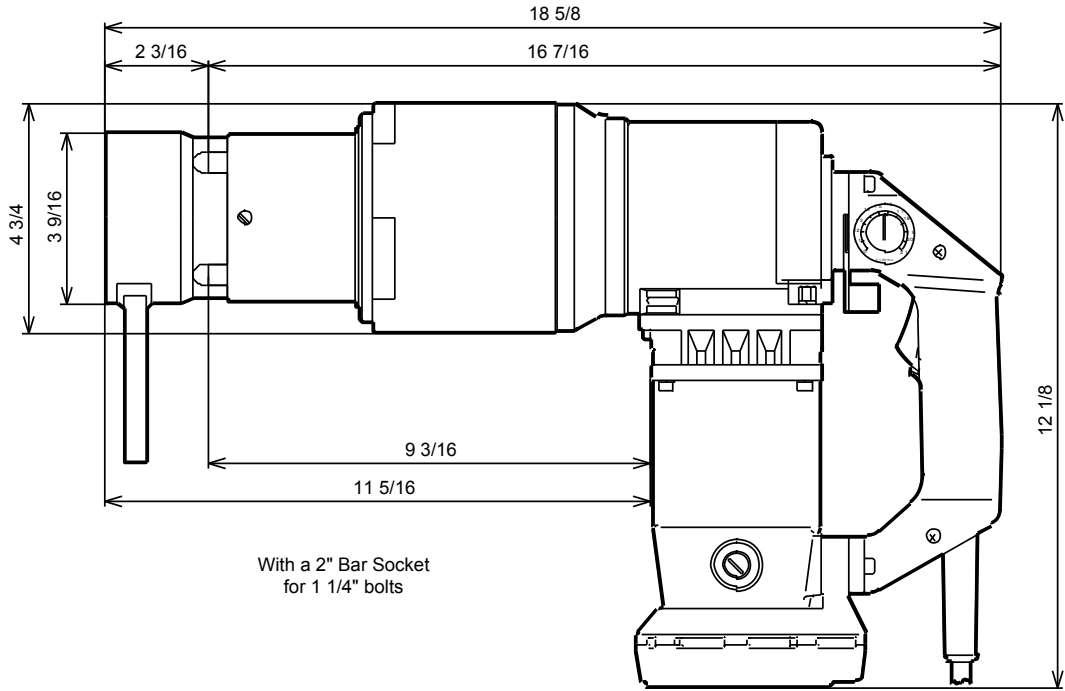

Model SR211E

Specification & Dimensions (Inch)

LeJeune Bolt Company		Accessories & Sockets
Model	SR211E	(1) Screw Driver (1) Metal Case (1) Instruction Manual (1) Bar Socket
Frequency	50-60Hz	
Voltage	115V	
Max. Current	12.0A	Available Bar Sockets
Max. Power	1100W	SRU46T - 1 1/8"
Rated Max. Torque	1550 ft.lbs.	SRUB64Z - 1 1/4"
Controllable Torque	750 ft.lbs. ~ 1550 ft.lbs.	
Repeated Accuracy	±5%	
Rated No-load Speed	4min ⁻¹	
Noise Vibration Level	Sound Pressure Level 84dB(A), Sound Power Level 95dB(A) Vibration Level 2.5m/s ² or below	
Fully Tensioned	A325 - 1 1/8", 1 1/4" / A490 - 1 1/8"	
Snug Tight	A490 - 1 1/4"	
Weight	44.95lbs.	
Extension cord	Refer to Instruction Manual	LeJeune Bolt Company 3500 West Highway 13, Burnsville, MN 55337 800-872-2658
Product Identification	As Rating Plate	3655 Placentia Court, Chino, CA 91710 877-684-4091
Remarks	Warm up procedure with no-load should be carried out at least 5 minutes before operation.	www.lejeunebolt.com www.tightenright.com