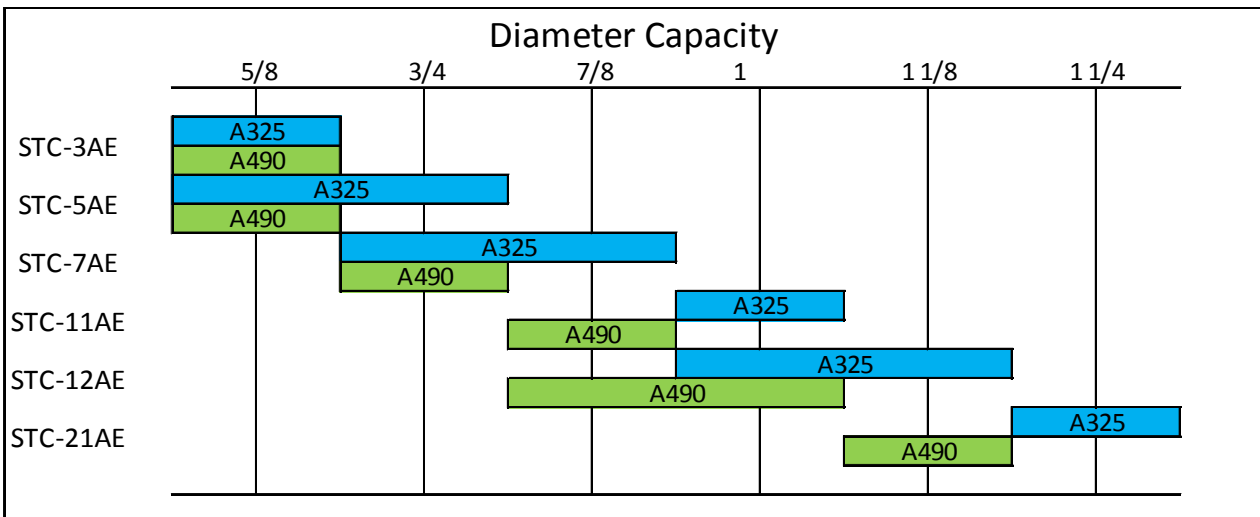

STC-3AE

TOOL SPECIFICATIONS						
MODEL	STC3AE	STC5AE	STC7AE	*STC11AE	STC12AE	STC21AE
Tool Specifications						
Voltage	115V	115V	115V	115V	115V	115V
Max Current	13.5A	13.5A	13.5A	15.0A	15.0A	12.0A
Max Power Consumption	1100W	1100W	1100W	1400W	1200W	1100W
Frequency	50~60Hz	50~60Hz	50~60Hz	50~60Hz	50~60Hz	50~60Hz
Controllable Torque (ft/lbs)	110~220	220~370	260~520	370~810	370~900	750~1550
No-Load Rotation	28 RPM	25 RPM	17 RPM	15 RPM	16 RPM	14 RPM
Weight	10.1lbs.	11.7lbs.	13.6lbs.	19.8lbs.	19.8lbs.	41.8lbs.

*Discontinued

3500 West Highway 13, Burnsville, MN 55337 | 800.872.2658
 3655 Placentia Court, Chino, CA 91710 | 877.684.4091
 sales@lejeunebolt.com | www.lejeunebolt.com

■ Assembly Drawing

[No.1311]

3500 West Highway 13, Burnsville, MN 55337 | 800.872.2658
 3655 Placentia Court, Chino, CA 91710 | 877.684.4091
 sales@lejeunebolt.com | www.lejeunebolt.com