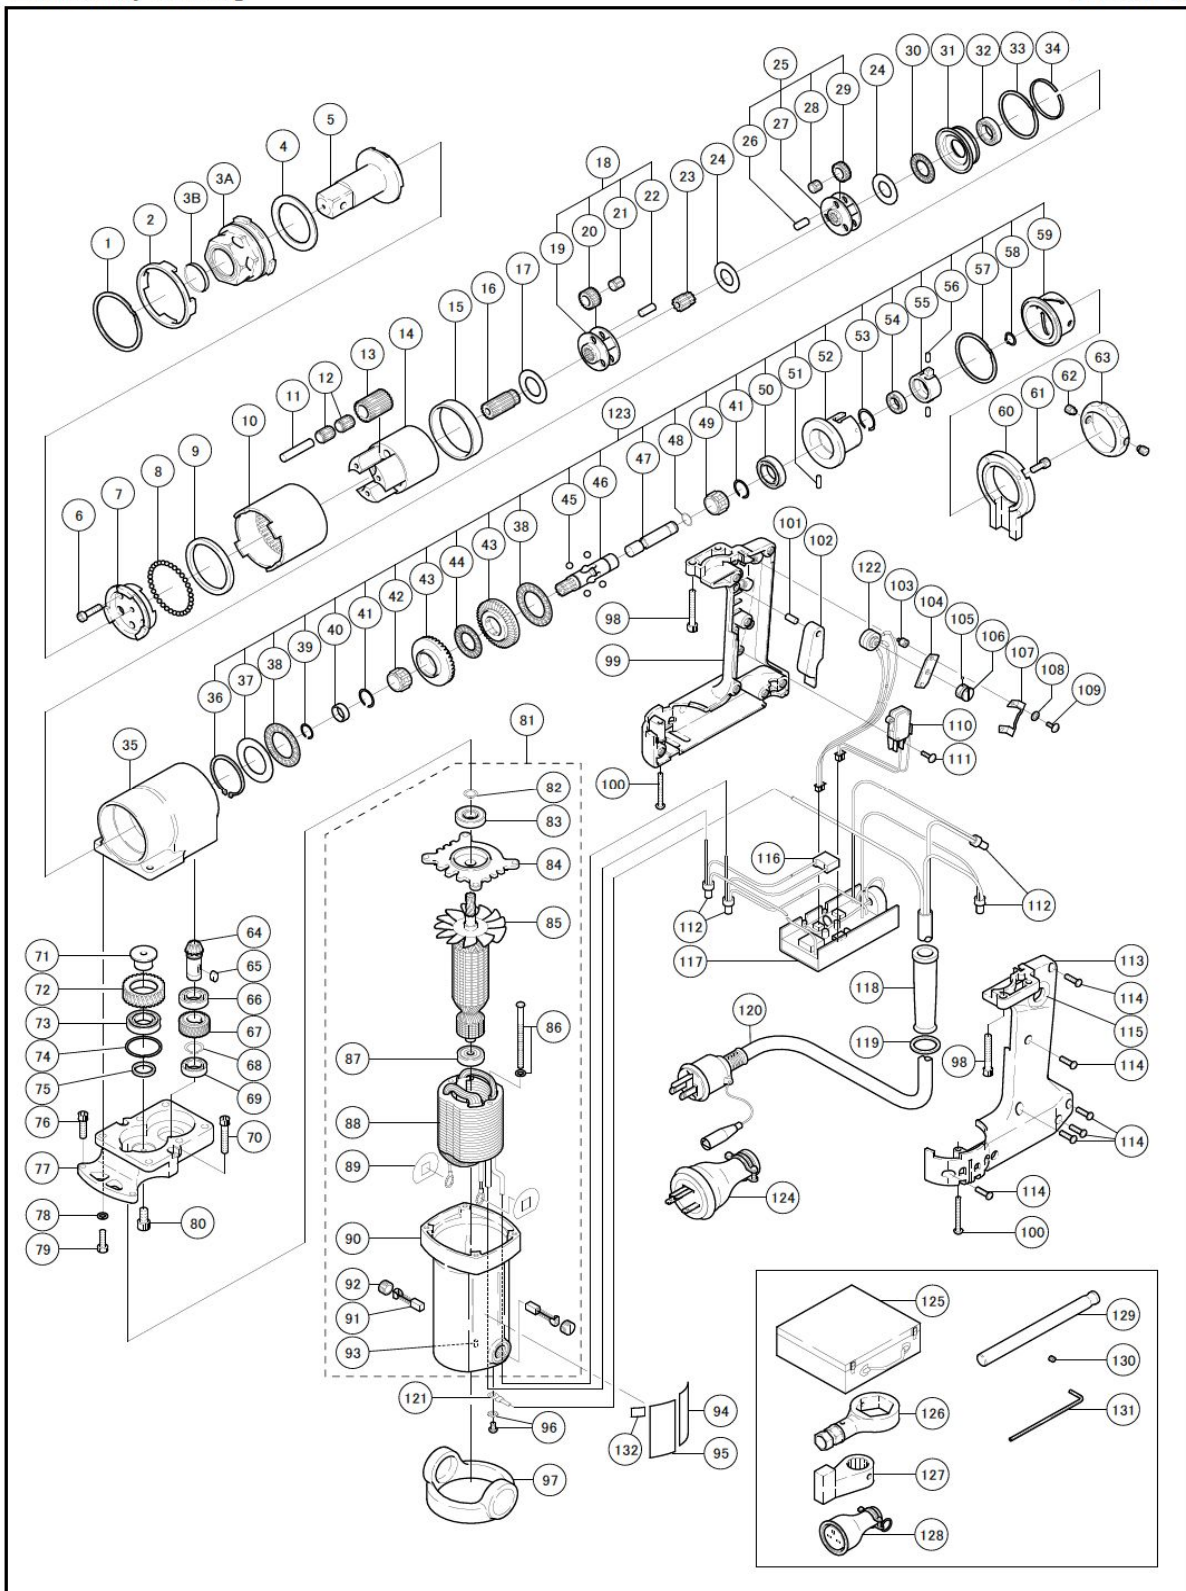

■ Assembly Drawing

[No.1311]

3500 West Highway 13, Burnsville, MN 55337 | 800.872.2658
3655 Placentia Court, Chino, CA 91710 | 877.684.4091
sales@lejeunebolt.com | www.lejeunebolt.com

ELECTRIC SIMPLE TORQON WRENCH
MODEL STC-3AE

No. 1311-PA01

Part No.	Tone Code	Description	Qty
1	E314M	SPIROLOX FRS-52	1
2	Y73500	BAYONET LOCK	1
3A	Y73815	REACTION BASE ASS'Y	1
3B	Y42235	OIL SEAL	1
4	Y73830	BUSH 37X52X2	1
5	Y73840	SQUARE DRIVE	1
6	E321	HSH REAMER BOLT	3
7	E322M	SPIDER	1
8	E323	STEEL BALL 3/16"	31
9	E324	BUSH 44X52X3.7	1
10	E325M	INTERNAL GEAR	1
11	E328M	3RD GEAR PIN	3
12	E327	NEEDLE CAGE KT81113	6
13	E326	3RD IDLE GEAR	3
14	E330	GEAR CASE	1
15	E329	BUSH 47X52.27X10	1
16	E332	3RD PINION GEAR	1
17	E331	THRUST WASHER AS1831	1
19	E333	2ND CAGE	1
20	E334	2ND IDLE GEAR	3
21	E335	NEEDLE CAGE KT6910	3
22	E336	2ND GEAR PIN	3
23	Y12715	2ND PINION GEAR	1
24	E337	THRUST WASHER AS1528	2
26	E342	1ST GEAR PIN	3
27	E339	1ST CAGE	1
28	E649	NEEDLE CAGE KT697	3
29	E340	1ST IDLE GEAR	3
30	E652	METAL SLEEVE NTB1528	1
31	E346	FRICTION DISK	1
32	EB6802	METAL SLEEVE 6802	1
33	EGM637	SPIROLOX RR-168	1
34	EGM638	SPIRO WASHER	1
35	EGM639	HOUSING	1
36	EGM640	RETAINING RING C-TYPE DIA 35	1
37	E156	THRUST WASHER AS2542	1
38	E155	METAL SLEEVE NTB2542	2
39	EGM642	CIRCLIP IKO WR12	1
40	EGM643	BUSH 12.2X15X5.2	1
41	EGR544	CIRCLIP IKO WR15	2
42	Y43170	NEEDLE CAGE KT15199	1
43	EGR548	BEVEL GEAR	2
44	EGR551	METAL SLEEVE NTB1831	1
45	E627	STEEL BALL 7/32"	4
46	Y73550	1ST PINION GEAR	1
47	EGR557	CHANGE SPOOL	1
48	EGR558	CIRCLIP IKO WR10	1
49	EGR547	NEEDLE CAGE KT151910	1
50	EB6902	METAL SLEEVE 6902	1
51	EGR555	NEEDLE PIN 3X11.8A	1
52	EGR554	SPOOL GUIDE	1
53	EGR559	RETAINING RING C-TYPE IRTW-19	1
54	Y42363	METAL SLEEVE 6800	1
55	EGR561	SPOOL HOLDER	1
56	EGR562	GUIDE PIN	2
57	EM053	SPIROLOX FRR-45	1
58	Y40010	RETAINING RING C-TYPE DIA 10	1
59	EGR564	CHANGE DRUM	1
60	EGR565	HOUSING COVER	1
61	EGM653	HSH BOLT M4X12	4
62	EGR568	CLICK PLUNGER ASS'Y	2
63	Y73610	CHANGE GRIP	1
64	E676	PINION BEVEL GEAR	1
65	E677	KEY	1
66	EB6901	METAL SLEEVE 6901	1
67	EM071	MOTOR GEAR	1
68	EGM658	RETAINING RING C-TYPE DIA 12	1
69	EB6801	METAL SLEEVE 6801	1
70	Y44030	HSH BOLT M4X30	2